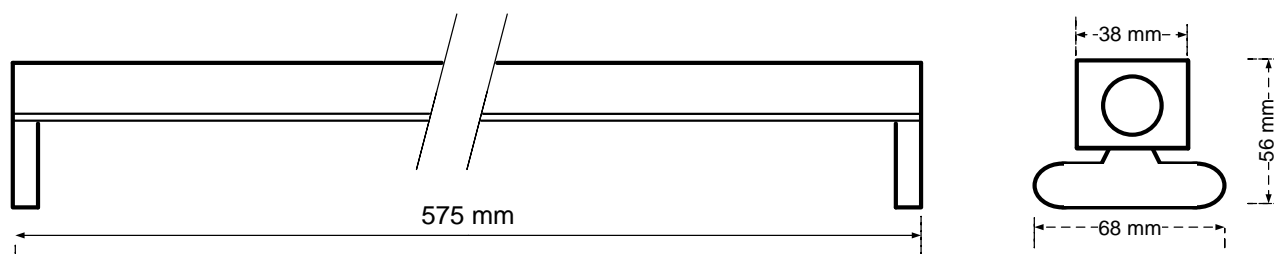

Dimensional Drawing

ELMASCO INDUSTRIES S.A.

Head Office : 44 K. Palama, 14343 N. Chalkidona, Athens, Greece

Production Plant : Ag. Adrianos, 21100 Nafplio, Greece

Email: elmasco@elmasco.eu

Tel : +30 210 2583100

Fax: +30 210 2583107